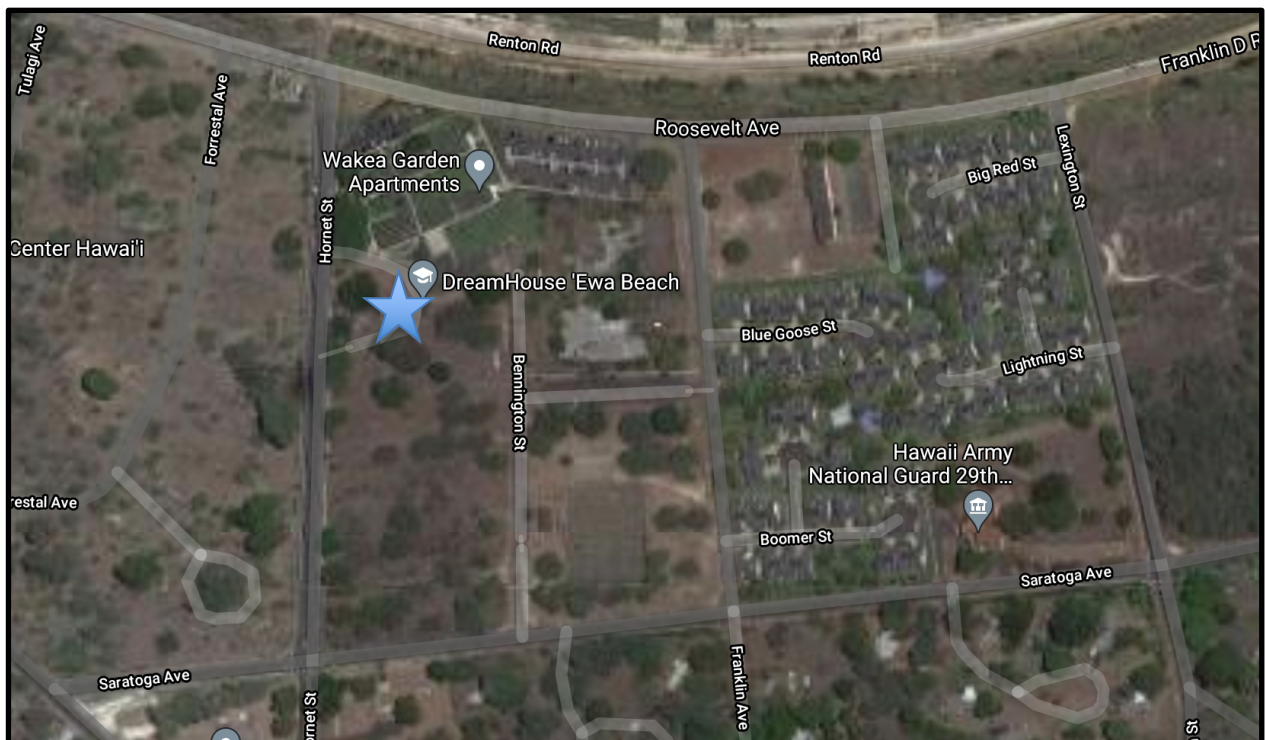

AM DROP OFF / PM PICK UP PLAN

DreamHouse 'Ewa Beach Public Charter School

Kalaeloa, HI | SY21-22

PURPOSE OF THIS DOCUMENT

Share with families, staff, and public the traffic flow and operational expectations to ensure smooth, safe, effective vehicular traffic in the DreamHouse vicinity in Kalaeloa.

VISION

Smooth, safe, effective AM drop off and PM pick up for 100% of DreamHouse students.

MAP OF VICINITY

DreamHouse 'Ewa Beach is located at 91-1245 Franklin D. Roosevelt Avenue - A, on the makai side of the Wākea Garden Apartments, accessible from Hornet Street. Hornet Street can be effectively accessed from "Roosevelt Ave" (mauka of school) or Saratoga Ave (makai of school).

Tertiary Drop Off: Saratoga Ave

All families are welcome to drop their child off on Saratoga Ave, near the tennis courts, between Franklin St and Hornet Ave.

- Please take care when pulling over, dropping off, and merging as vehicles sometimes travel quickly during morning commute;
- Utilize the bike lane and grass area if need be;