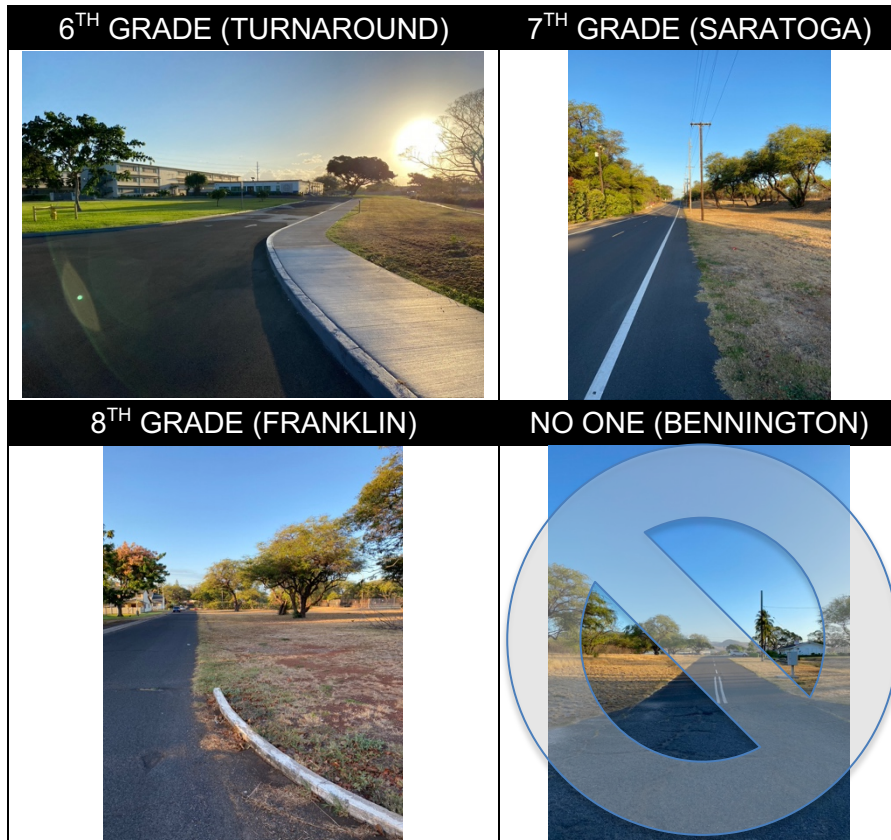

PM PICK UP

The following pick up streets will be utilized for smooth, safe, effective pick up of students:

- Grade 6: Hornet Ave & DreamHouse Turnaround
- Grade 7: Saratoga Ave
- Grade 8: Franklin St

In order to optimize the surrounding street footprint and ensure a safe, effective traffic pattern for our 300 families, please follow the PICK UP MAP below on a daily basis and unless communicated otherwise. Student grades will walk towards these three, separate streets at 3PM school release in order to maximize efficiency and reduce traffic congestion in the community.

GRADE	PICK UP
6th Grade	DreamHouse Turnaround
7th Grade	Saratoga Ave
8th Grade	Franklin St