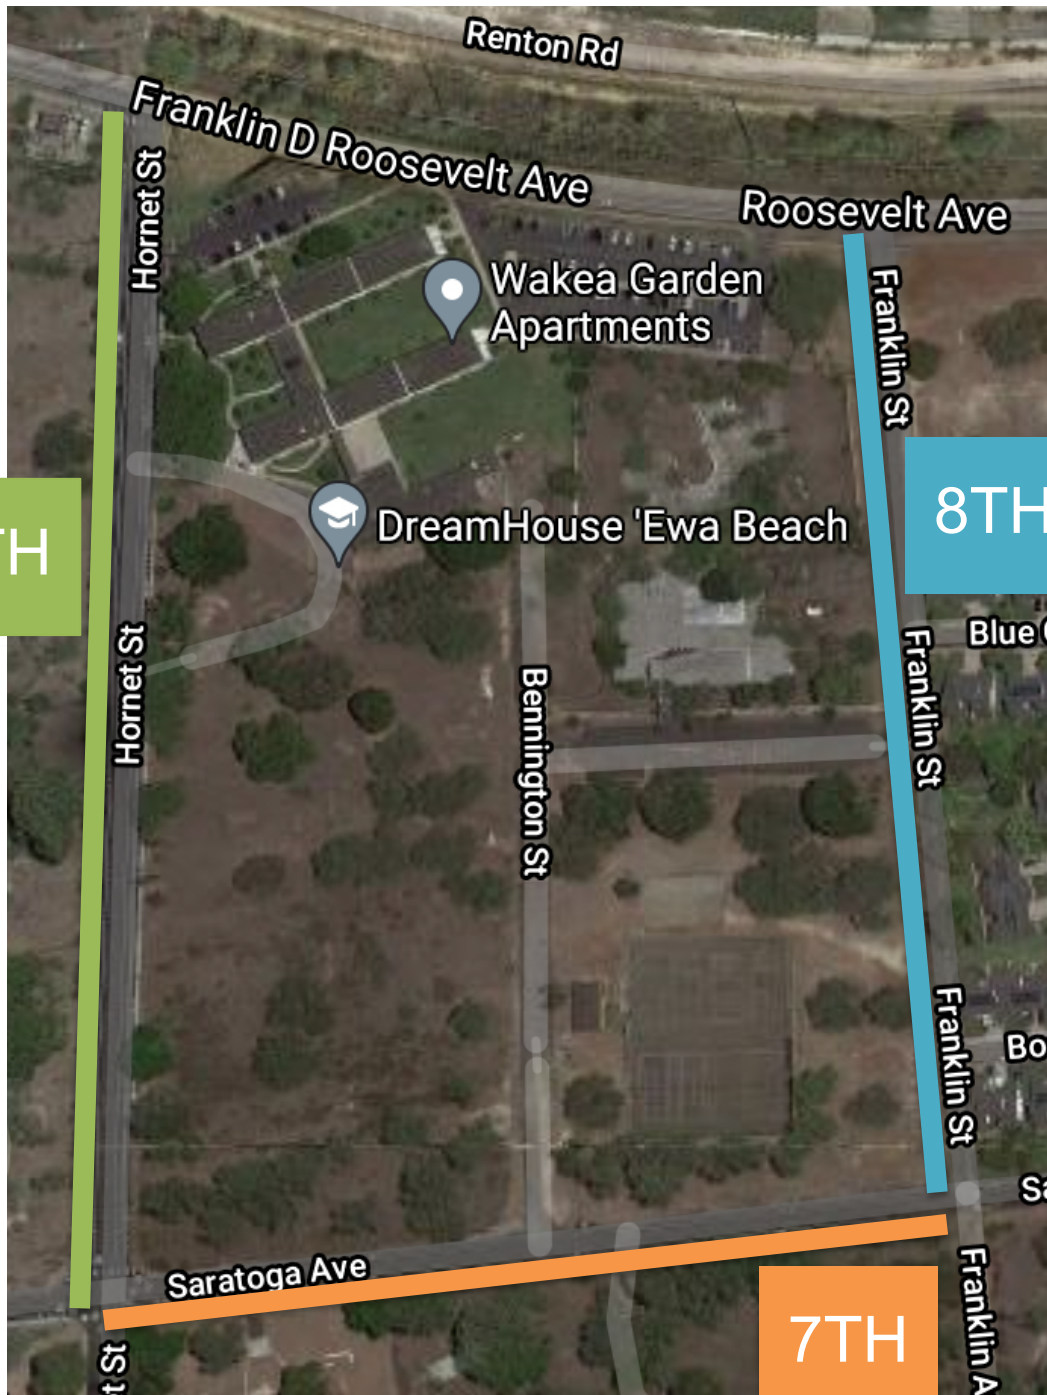

- Please utilize bike and breakdown lanes, pull over on right hand side as much as possible;
- Please do not begin staging (parking to wait) until 2:45PM at the earliest, so as not to block traffic and ensure smooth operations upon school release and pick up
- Please take care when pulling over, dropping off, and merging;